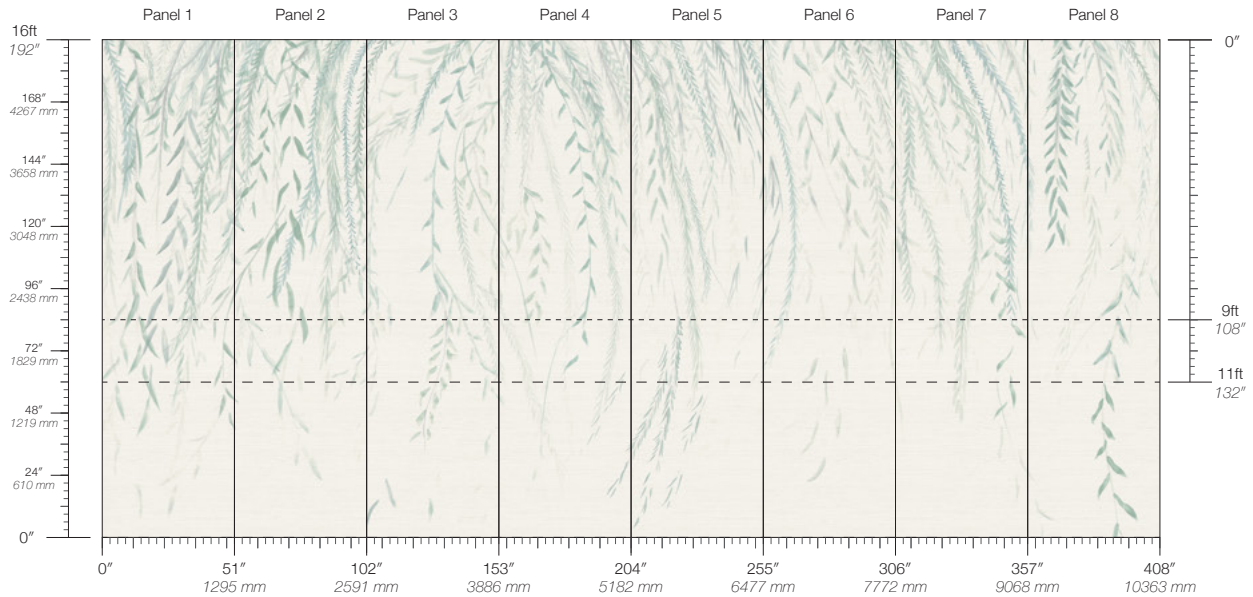

Sway Glade

Suitable for residential and commercial projects

COLOR

Glade

ITEM

8944

CONTENT

Type II PVC Free

PANEL WIDTH

51" / 1295 mm trimmed

PANEL HEIGHT

108" / 2743 mm base
132" / 3353 mm standard
192" / 4877 mm extended

REPEAT

Non-repeating

STOCK

Made to order

LEAD TIME

4 weeks to print

MINIMUM

1 panel

PRICE

Available upon request

ORIGIN

USA

DETAILS

Custom options available

MAINTENANCE

Water-based cleanser

ENVIRONMENTAL

HPD Available
Declare Label
Red List Free
Low VOC
Contributes to LEED v4
Post-Consumer Recycled Content

SPECS

Olefin Composite Face
Polyester/Cotton Woven Backing
13.33 oz/yd²
452 g/m²
Stippled Surface Texture

TESTING

ASTM E84 Adhered Class A
CAN/ULC-S102
EN 15102 Class B, s1 d0
CDPH CA Section 01350

DISCLAIMER

Refer to our website to see the full mural artwork. Reference the physical sample for color and texture. Panel maps represent mural artwork only.